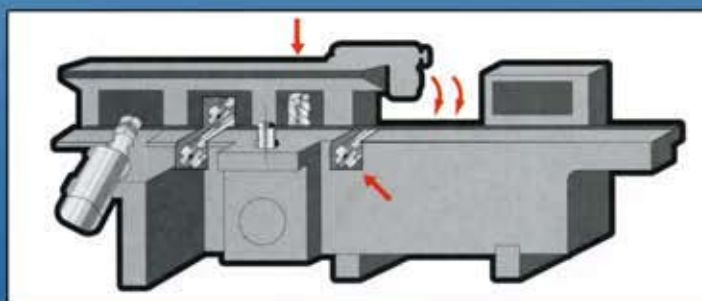

tel. (495) 9783181, 7788932; tel/fax. 8(49651)51953; email: info@patriot.su

www.patriot.su