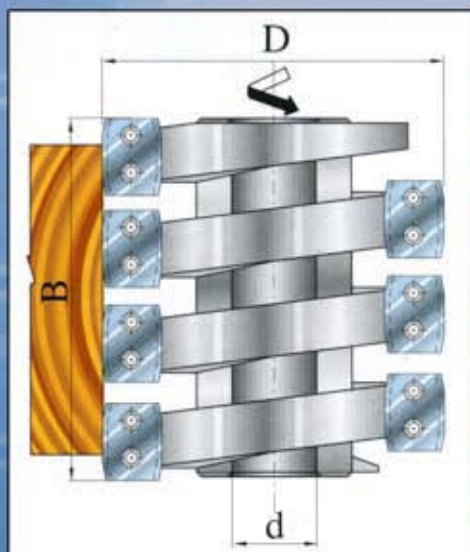

tel. (495) 9783181, 7788932; tel/fax. 8(49651)51953; email: info@patriot.su

www.patriot.su